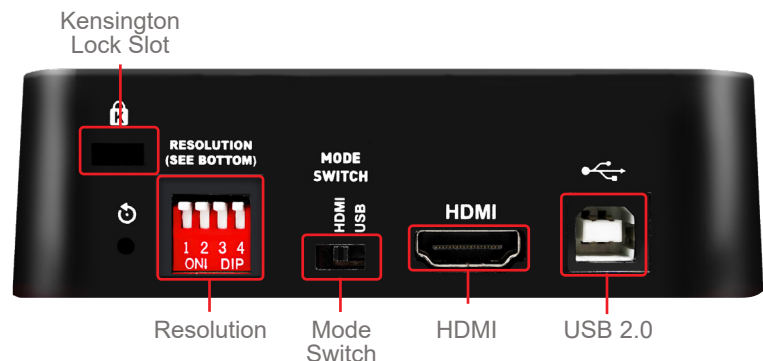

Compatible Software

User Interface

Lumens®

Lumens Integration, Inc.
4116 Clipper Court
Fremont, CA, 94538
Phone: +1-866-600-0988
Fax: +1-510-252-1389

Lumens Europe
De Nayerstraat 17 9470
Denderleeuw Belgium
Phone : +32-473-58-38-95
Fax : +32-2-452-76-00

www.MyLumens.com