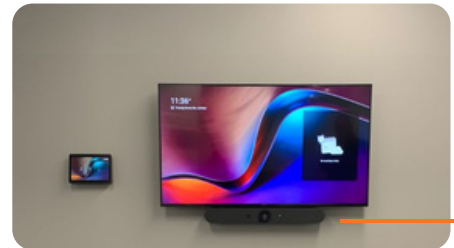

LOGITECH RALLY BAR MINI MICROSOFT TEAMS ROOM

ALL-IN-ONE APPLIANCE SOLUTION FOR SMALL TO MEDIUM ROOMS

The Logitech Rally Bar Mini is an all-in-one video conferencing bar, featuring brilliant optics, automated PTZ, and high-performance audio for small to medium meeting rooms.

Microsoft Teams

The Rally Bar Mini can be used for **BYOD** and/or **Appliance Mode Rooms**. With the built in Android you can use your preferred video conferencing platform, including **Microsoft Teams**, **Zoom Rooms**, **RingCentral** and **others**.

In appliance mode, your room will have a specific room licence dedicated to that space. Paired with the **Logitech TAP IP**, network-connected touch controller you can seamlessly start and control your meetings at the touch of a screen.

The Booking Panel can be installed on glass or the wall.

Green (Available)

Red (Unavailable)