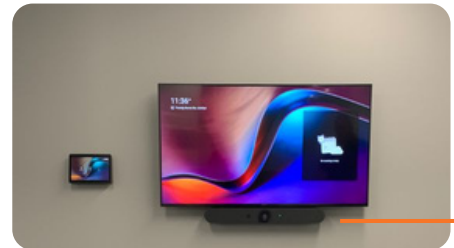

LOGITECH RALLY BAR MICROSOFT TEAMS ROOM

ALL-IN-ONE APPLIANCE SOLUTION FOR MEDIUM TO LARGE ROOMS

The Logitech Rally Bar is an all-in-one video conferencing bar, featuring brilliant optics, automated PTZ, and high-performance audio for medium to large meeting rooms.

The Rally Bar can be used for **BYOD** and/or **Appliance Mode Rooms**. With the built in Android you can use your preferred video conferencing platform, including **Microsoft Teams, Zoom Rooms, RingCentral** and **others**.

In appliance mode, your room will have a specific room licence dedicated to that space. Paired with the **Logitech TAP IP**, network-connected touch controller you can seamlessly start and control your meetings at the touch of a screen.

The Booking Panel can be installed on glass or the wall.

Green (Available)

Red (Unavailable)