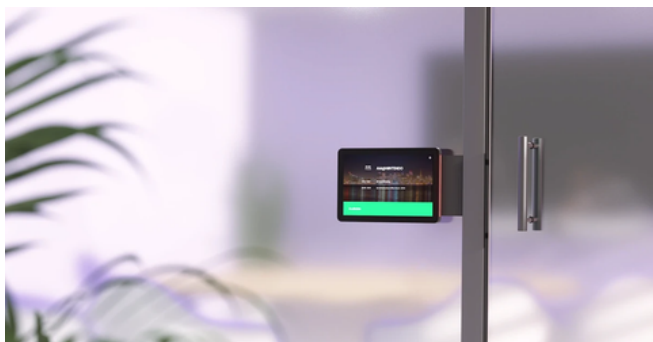

You can then choose to have your microphones either **in-ceiling mounted, hanging ceiling pendant** or **in-table mounted**.

EXAMPLE INSTALL

LOGITECH TAP SCHEDULER

Add a **Logitech Tap Scheduler Room Booking Panel**, to streamline reservations for user convenience and walk-in connectivity. You can easily check availability of the room by the colour light on the side of the panel.

The Booking Panel can be installed on glass or the wall.

Green (Available)

Red (Unavailable)