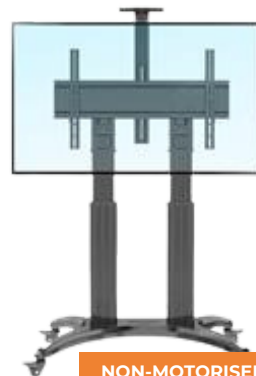

Available in 55", 65", 75" & 86" screen sizes

Plug and Play with Easy Connectivity

Connect your laptops and desktops using the provided cables. The panel supports HDMI for image display, and touch functionality is enabled through the USB-A to USB-B cable.

With plug-and-play capability, you can transform your computer or laptop into a large-format interactive display.

Simply present your PowerPoint, browser, document, internal software or any other resources. You can control your computer interactively through the IG-TouchLite Panel.

Mounting & Mobile Trolley Options

INSTALLED WALL MOUNTED

MOBILE MOTORISED SOLUTION

NON-MOTORISED MOBILE TROLLEY

MOTORISED FIXED FLOOR STAND

The perfect Solution for every classroom!

IG-Touch Lite (SX) Interactive Education Solutions